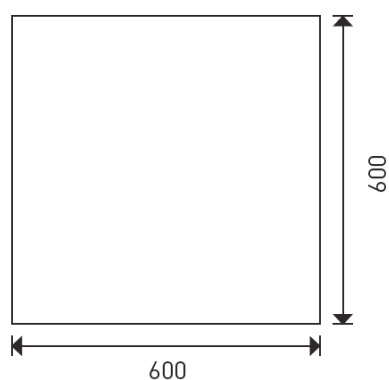

Fire reaction pre and postpainted tiles: A2s1d0
Release of dangerous substances: none
Flexion resistance: Classe 1
Durability galvanized tiles: B
Durability pre and post-painted tiles: C