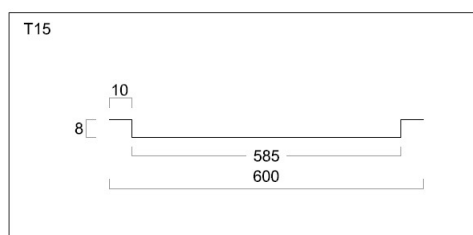

LAY-IN COLORLINE FULL TILE

- Unperforated tile.
- The colorline profile has a visible width of 15 mm and is combined with the lay-in drop panels.
- The drop panels have exterior dimensions of 600 x 600 mm, the visible ceiling area measures 585 x 585 mm.
- Pre-painted finish.
- Each panel is covered in a foil that is easy to remove in order to prevent any damage.
- Standard colour metallic silver or white. Other colours available on request.
- The colorline profiles are available in five standard colours: