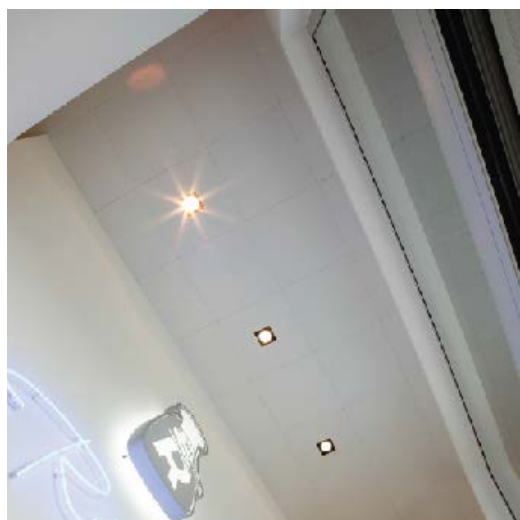

LAY-IN COLORLINE FULL TILE

- Unperforated tile.
- The colorline profile has a visible width of 15 mm and is combined with the lay-in drop panels.
- The drop panels have exterior dimensions of 600 x 600 mm, the visible ceiling area measures 585 x 585 mm.
- Pre-painted finish.
- Each panel is covered in a foil that is easy to remove in order to prevent any damage.
- Standard colour metallic silver or white. Other colours available on request.
- The colorline profiles are available in five standard colours: